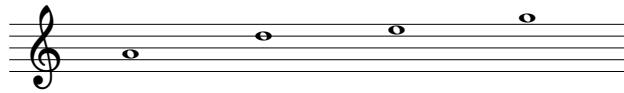

D.E.A.T.H.

per organo - ispirato al Libro dei Morti tibetano

Carlotta Ferrari 2019

Scala tibetana

Adagio immobile

ancia

D. E. A. TH.

fondi

Pedale gravissimo (corno tibetano)

21

41

Musical score for measures 41-56. The right hand features a melodic line with some rests, and the left hand provides a steady accompaniment of chords.

57

Musical score for measures 57-76. The right hand features a melodic line with some rests, and the left hand provides a steady accompaniment of chords.